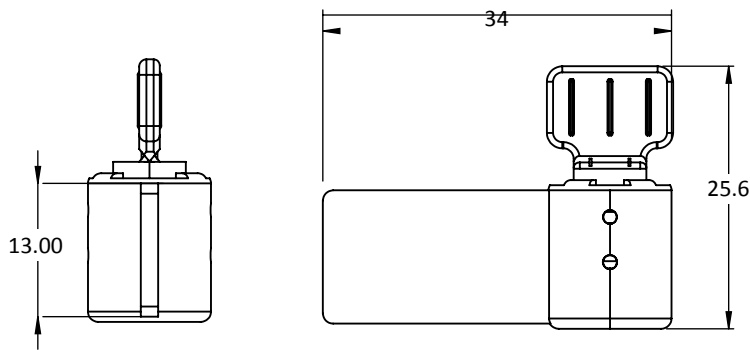

**Applications:**

- Utility Meters & Scales
- Chemical and Oil Refinery
- Transportation
- Banking

PREVENTION · PROTECTION · PEACE OF MIND

- 1 The Mega Twister is moulded with a twister locking insert in a plastic transparent body for a clear view of the locking and evidence of tampering.
- 2 Stainless steel wire is required for the twister locking to achieve quick and tight securing of the seals.
- 3 A marking area flap is placed on the side for irreversible laser marking of identifiers such as name, logo, barcode, serial number and QR code.
- 4 Colour coding is possible with a combination of clear plastic body and vibrant colour insert, which is available in a wide range of choices.
- 5 Biodegradable additives for plastic material are available.

LASER MARKING OPTION

VIEW APPLICATION GIF

TECHNICAL SPECIFICATIONS

PRODUCT - MEGA TWISTER (MTW)						
Code	Material	Locking Length	Locking Size	Tensile Strength	Marking Area	Max Marking Digits
MTW	<b>Plastic body:</b> Polycarbonate (PC) Temperature range: -40°C to 85°C <b>Plastic insert:</b> Acetal Temperature range: -40°C to 120°C <b>Cable:</b> Plastic-coated Stainless Steel 304 (SUS 304)	250 mm (9.8 in)	Ø 0.8 mm (0.03 in)	>30 kgf (>66 lbf)	TBC	TBC